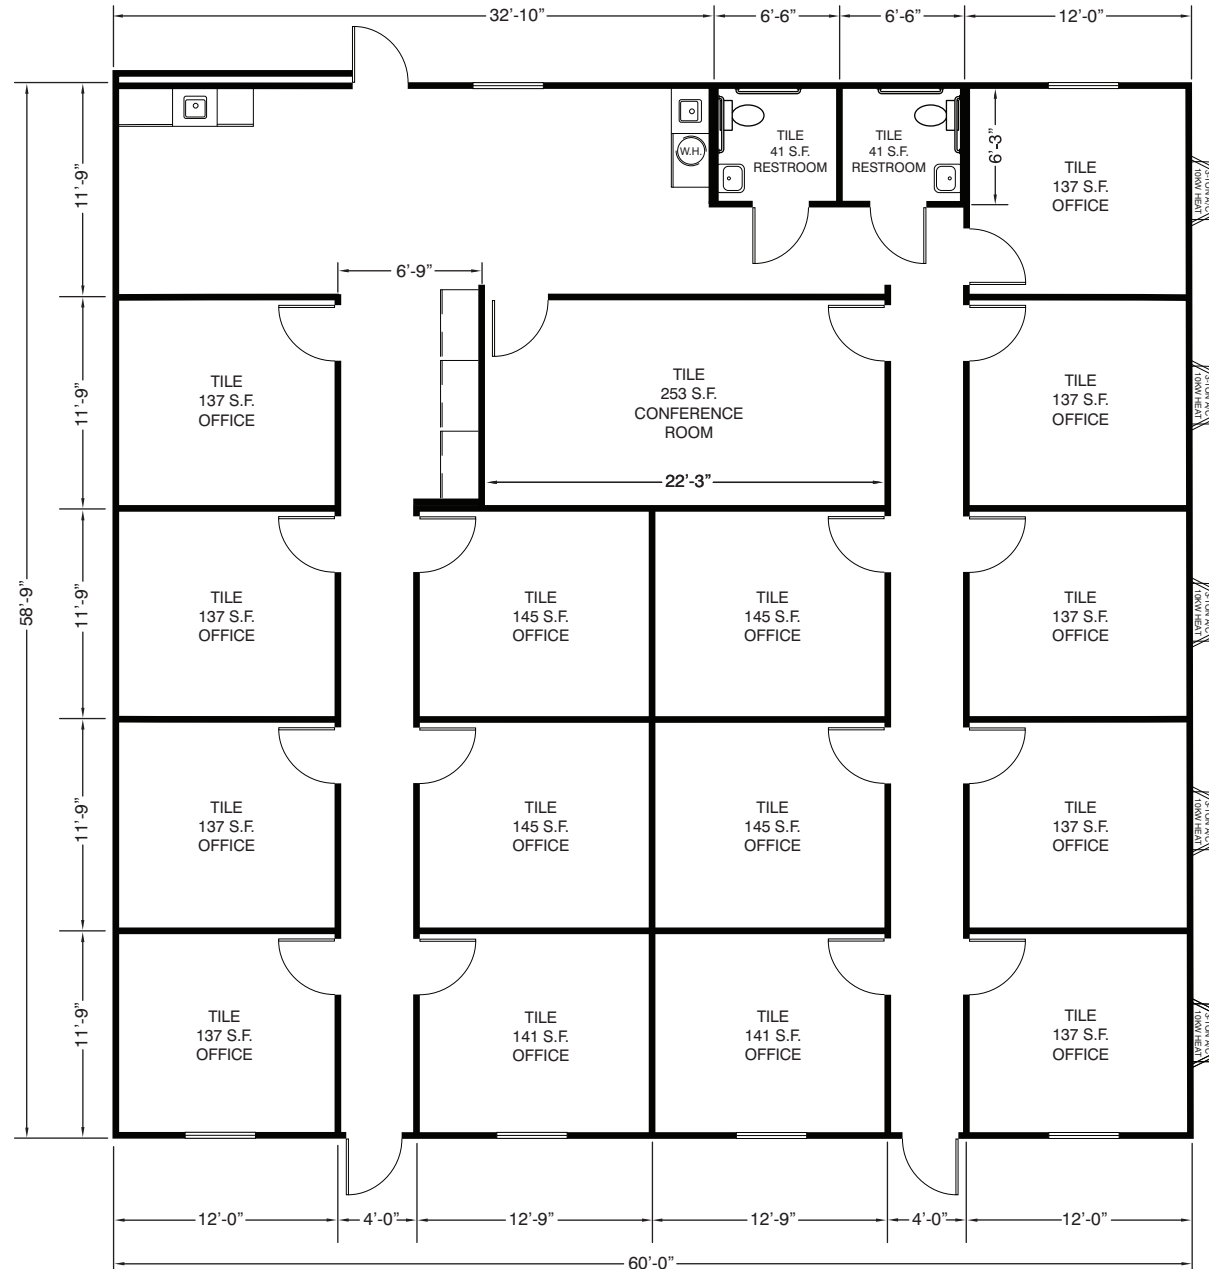

OF3525-A

Office Facility OF

Specifications

Model: OF3525-A
Square Footage: 3,525*
Dimensions: 56' 9" x 60'

- Lavatories:** 2 private
- Kitchenette/**
- Open Work Space**
- 15 Private Offices**
- 1 Conference Room**
- 3 Entrance/Exits***

*All floorplans are custom and can be configured to fit your specifications.

*Approx. Sq. Ft.

ELLIS MODULAR

www.EllisModular.com

AMT