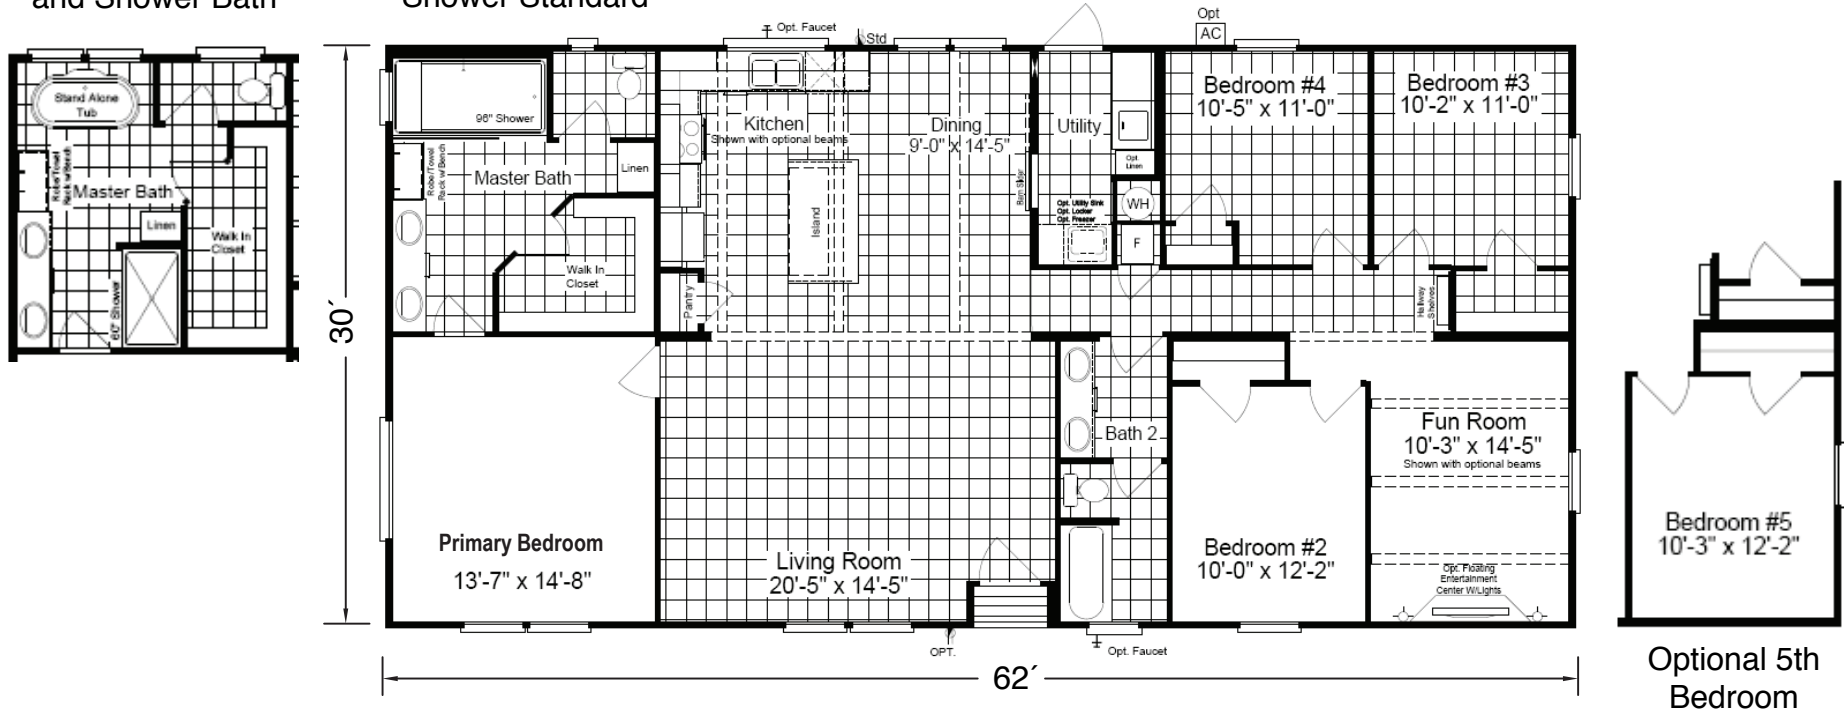

Optional  
Stand-alone Tub  
and Shower Bath

Spa Bath,  
8' Walk-in  
Shower Standard

**Specifications**

**Model:** ER1860-A  
**Square Footage:** 1,860\*  
**Dimensions:** 30' x 62'

**Bedrooms:** 4 or 5  
**Bath:** 2 full  
**Bonus Family Room**

**Other Features:** 8 1/2' flat ceilings; dual pane windows; 96" master shower; large island in kitchen; barn door; huge picture window in kitchen; separate family room; freezer space available.

\*Approx. Sq. Ft.