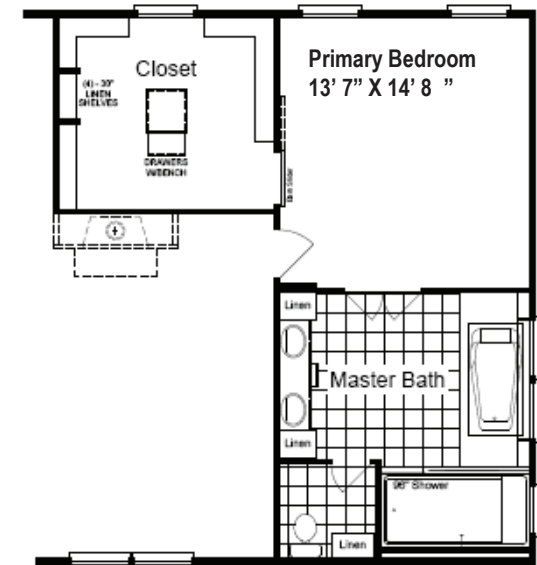

Option Wall Oven/Cooktop/Drink Refer

Option Boomer Bath

Optional Spa Master Bath w/Diva Closet

Specifications

Model: ER1800-C
Square Footage: 1,800*
Dimensions: 30' x 60'

Bedrooms: 3
Bath: 2 full
 Master Retreat

Other Features: 8 1/2' flat ceilings; dual pane windows; 48" master shower; large island in kitchen; barn door; 6' slip tub in master; picture window in kitchen; shelter-in retreat room; optional "diva" closet and master bath configuration; optional kitchen configuration.