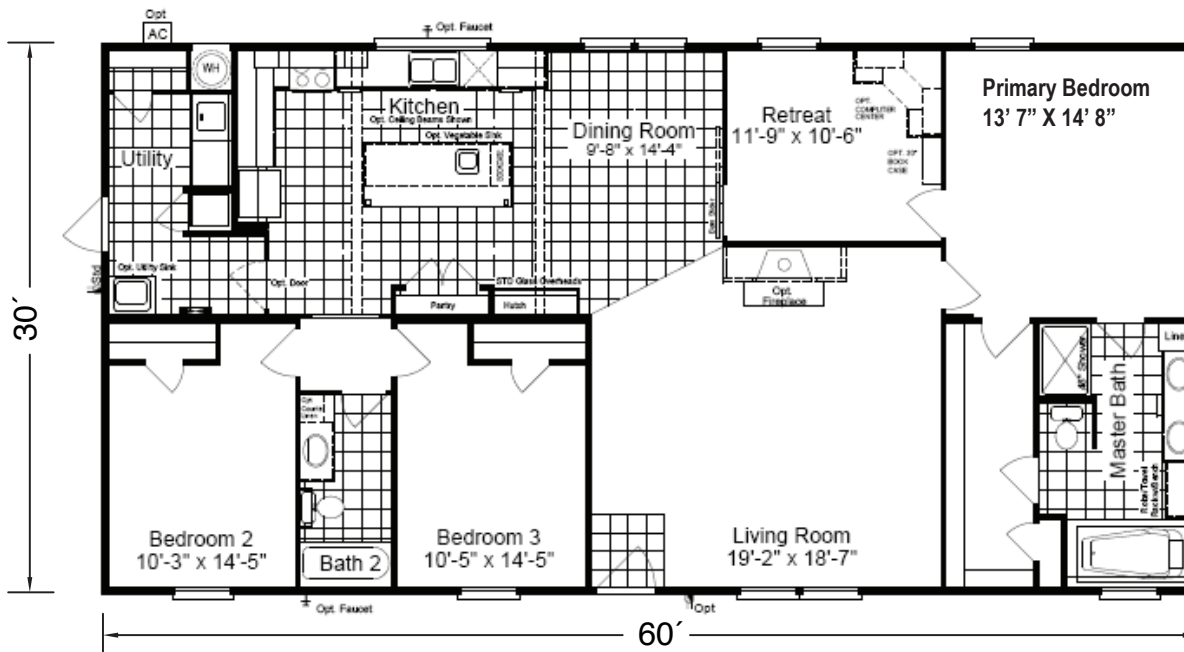

Option Wall Oven/Cooktop/Drink Refer

Option Boomer Bath

Optional Spa Master Bath w/Diva Closet

Specifications

Model: ER1800-C
Square Footage: 1,800*
Dimensions: 30' x 60'

Bedrooms: 3
Bath: 2 full
 Master Retreat

Other Features: 8 1/2' flat ceilings; dual pane windows; 48" master shower; large island in kitchen; barn door; 6' slip tub in master; picture window in kitchen; shelter-in retreat room; optional "diva" closet and master bath configuration; optional kitchen configuration.

*Approx. Sq. Ft.